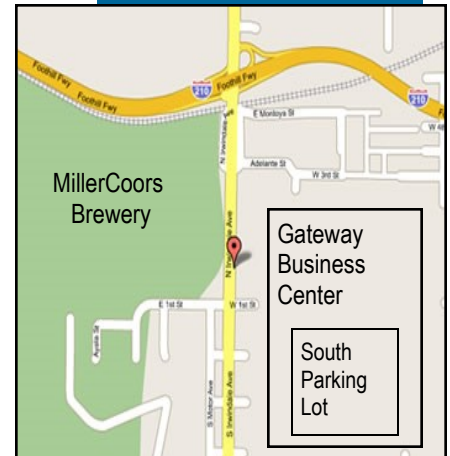

2010 LA Works and Irwindale Chamber

JOB FAIR

WEDNESDAY, MARCH 31, 2010
10:00 am - 2:00 pm

**Southern California Edison
Customer Technology Application Center (CTAC)
6090 N Irwindale Ave Irwindale, CA 91706**

For an updated list of exhibitors, please visit www.laworks.org.

Date: March 31, 2010

Time: 10 am—2 pm

**Location: Edison CTAC
6090 N Irwindale Ave
Irwindale, CA 91706**

Edison CTAC is located behind Picasso's Café in the Gateway Business Center on Irwindale Ave just South of the 210 Freeway (across from MillerCoors Brewery). Parking is available in the large lot at the South end of the Gateway Business Center.